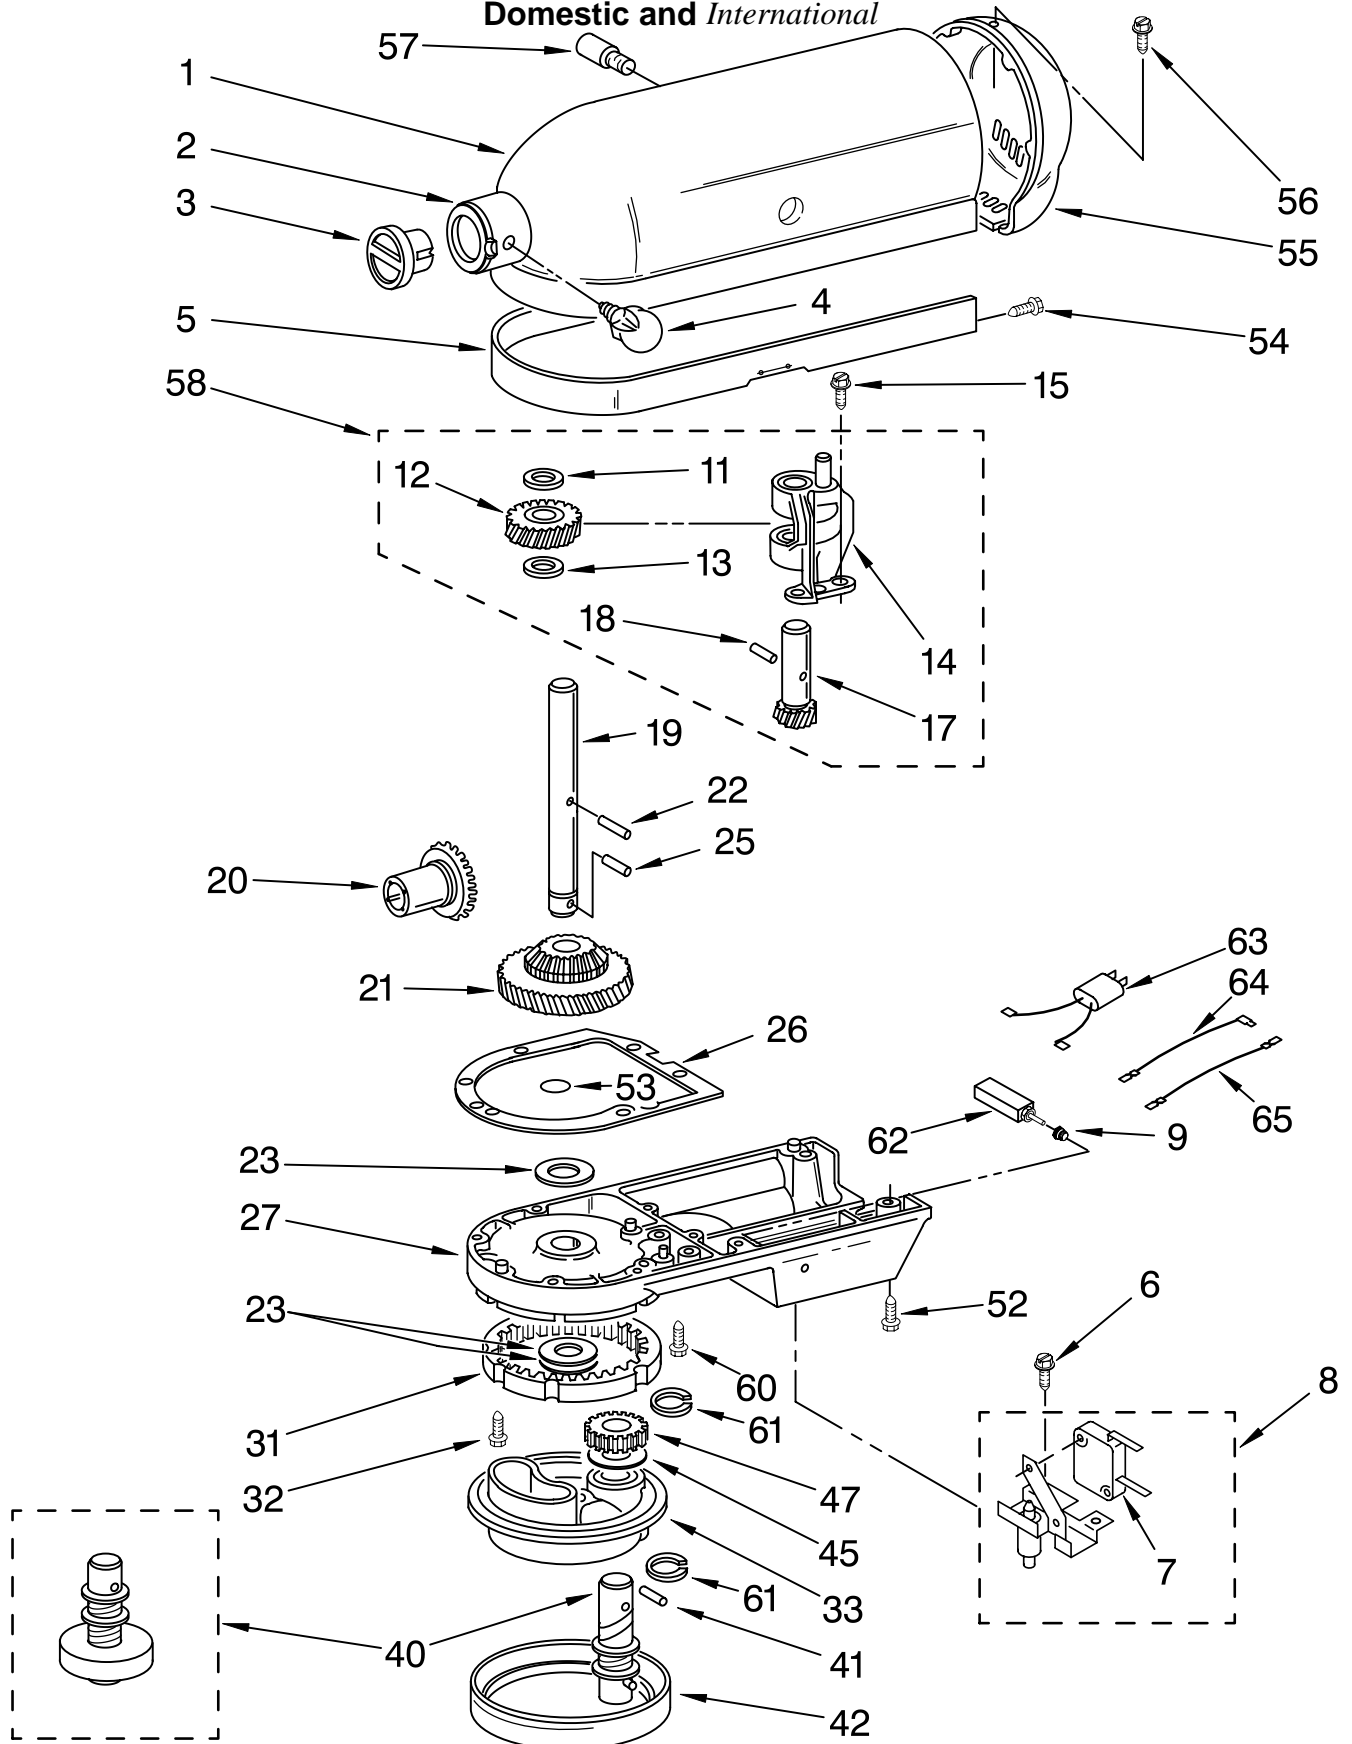

CASE, GEARING AND PLANETARY UNIT

For Models: K5SS, KSM5, KP50P, KPM5, KSM50P, KSMC50S, AND KPM50

Domestic and *International*

FOR ORDERING INFORMATION REFER TO PARTS PRICE LIST

CASE, GEARING AND PLANETARY UNIT

For Models:K5SS, KSM5, KP50P, KPM5, KSM50P, KSMC50S, AND KPM50

Domestic and International

Illus. No.	Part No.	DESCRIPTION	Illus. No.	Part No.	DESCRIPTION	Illus. No.	Part No.	DESCRIPTION
1	**	Gearcase Motor Housing	18	9705444	Pin	52	3400025	Screw 10-24 X 1 Fil. Head (2)
2	4159709	Ring, Attachment Hub	19	4161956	Shaft, Vertical Center	53	4159817	"O" Ring
3		Cap, Attachemnt Hub	20	9703907	Gear, Attachment Hub Bevel (23T)	54	4159430	Screw, Self Tapping 6-32 X 1/4" Phil. Pan Hd. Type F
	4159713	Chrome	21	9703905	Bevel Pinion (19T) & Center Gear (62T)	55	**	Cover, End
	4176209	White	22	4161950	Pin (Vertical Center Shaft)	56	4162914	Screw, 6-32 X 3/8 Phil. Oval Hd.
4		Thumb Screw	23	3180163	Washer, Fiber	57	4176183	<i>Pin-Guard (International)</i>
	4162142	Black	25	9705443	Pin	58	4162101	Worm Gear Bracket And Gear (10 T & 23 T) (Incls. Illus 11 thru 14 17 & 18)
	4176211	White (Storm Gray)	26	4162324	Gasket, Transmission Case	60	3400026	Machine Screw 10-24 X 1 3/4 Fil. Hd. (2)
5	**	Band, Trim	27	**	Lower Gear Case	61	9703438	Ring, Retaining
6	246132	<i>Screw (International)</i>	31	9703904	Gear, Internal (59T)	62	4176099	<i>Circuit Breaker, (5KPM50 Model)</i>
7	9701129	<i>Microswitch (International)</i>	32	4160595	Screw, Special (5)	63	9705132	<i>RF Filter 110/230 V (International)</i>
8	9701014	<i>Bowl Actuator Assembly (International)</i>	33	**	Planetary	64	9701105	<i>Jumper Wire Breaker to Board (International)</i>
9	9701663	<i>Seal, Reset Button</i>	34	4176067	Agitator Shaft (Incls Illus. 61)	65	9702311	<i>Lead, Circuit (2) (International)</i>
11	3180161	Washer, Fiber	35	4176082	KSMC50S Model 3184052		9702309	<i>KPM50 Model</i>
12	4162897	Worm Gear (23T)	36		<i>Agitator Shaft (Includes Cup) (International)</i>			
13	3180161	Washer, Fiber (.031" Thick)	37	4161950	Pin (Agitator Shaft Pinion)			
14	4162099	Worm Gear Bracket And Bearing	38	4162074	Ring, Planetary Drip			
15	3400022	Screw And L.W. Assy. #10-24 X 7/16" Phil. Fil. Hd. (3)	39	3180160	Washer, Shim			
17	4162037	Shaft & Pinion (10T)	40	9703903	Pinion, Gear (18T) (Agitator Shaft) <i>(International)</i>			

**Refer to Page 2
Color Variation Parts

FOR ORDERING INFORMATION REFER TO PARTS PRICE LIST