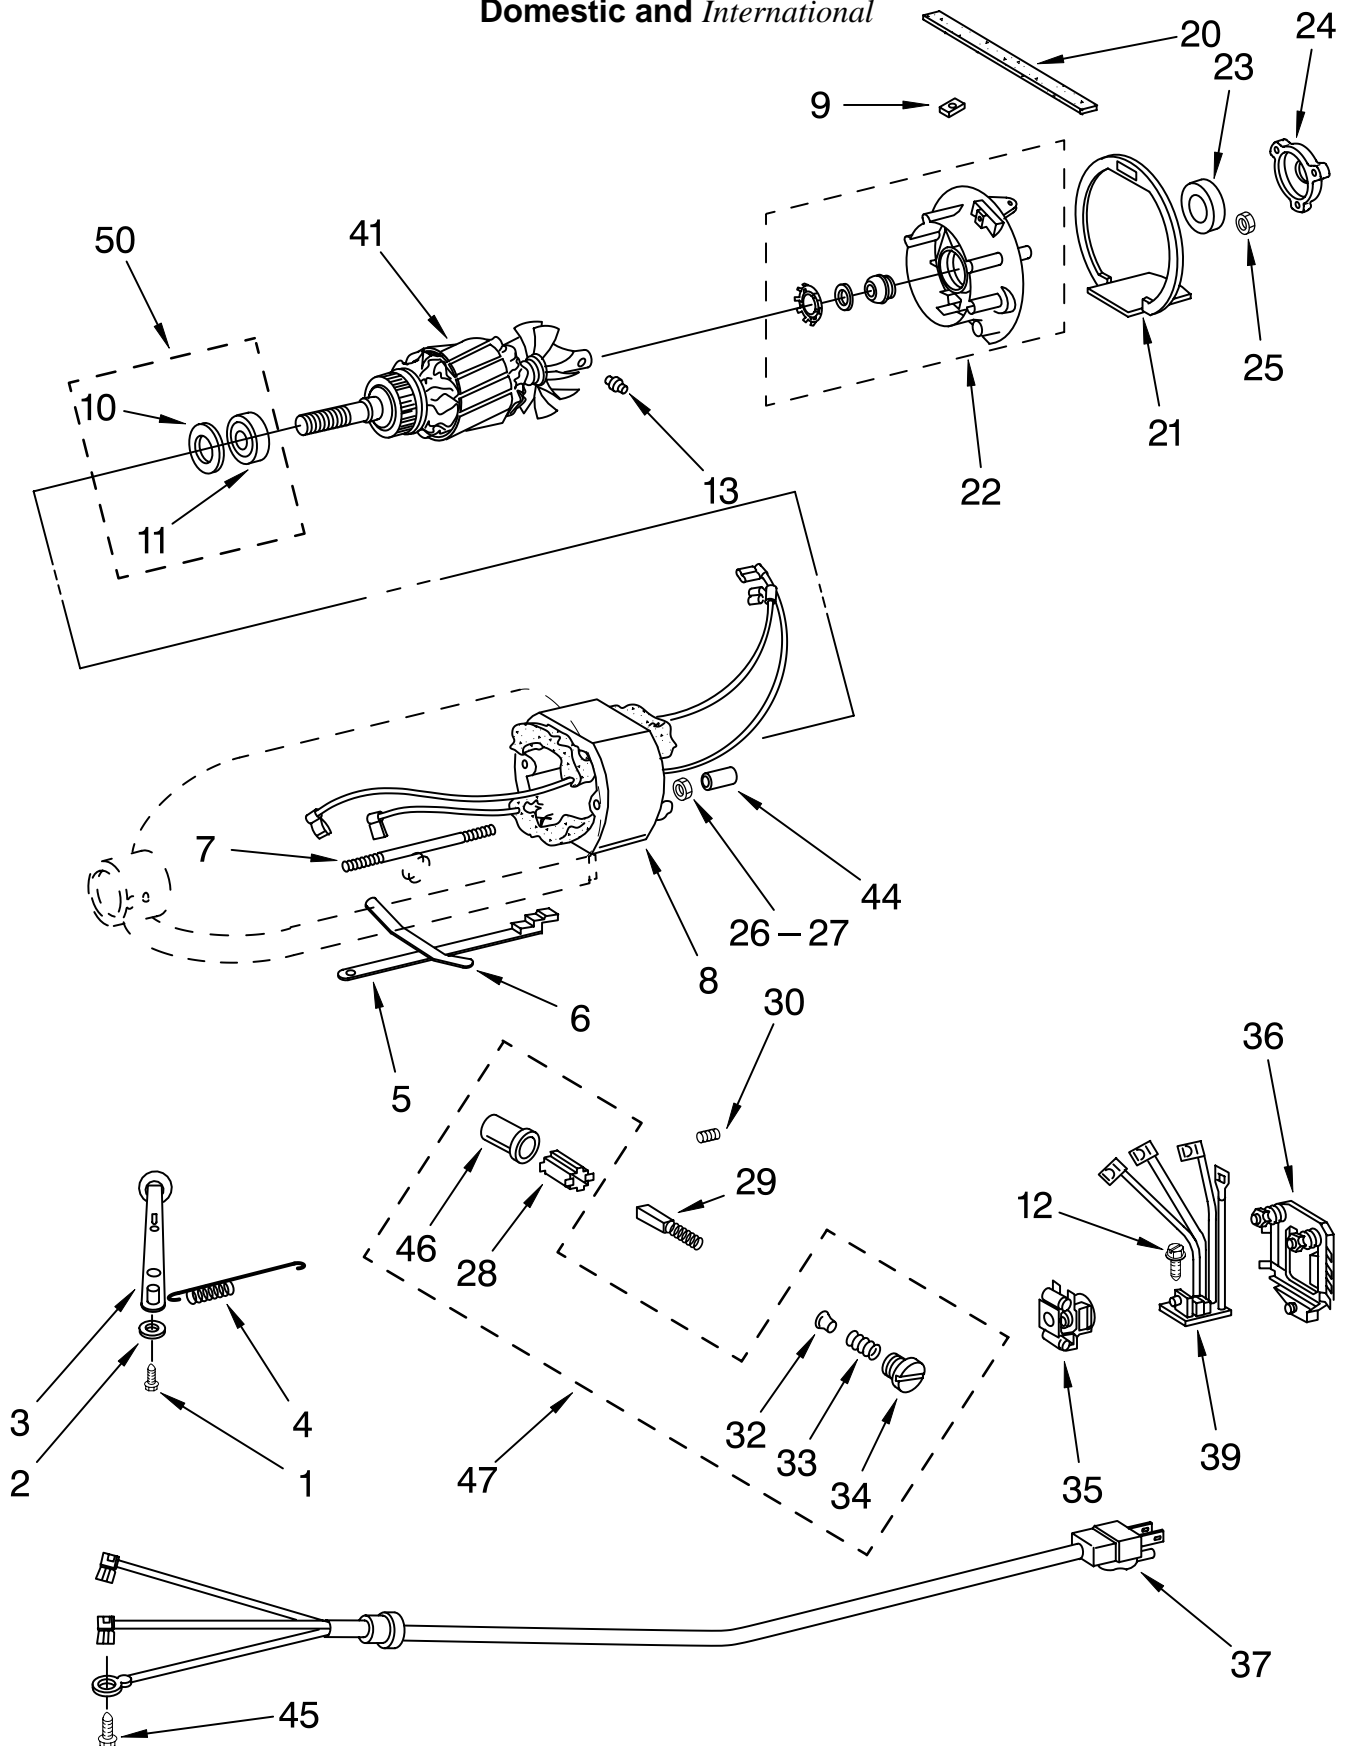

MOTOR AND CONTROL PARTS

For Models: K5SS, KSM5, KP50P, KPM5, KSM50P, KSMC50S, AND KPM50

Domestic and *International*

FOR ORDERING INFORMATION REFER TO PARTS PRICE LIST

MOTOR AND CONTROL PARTS

For Models:K5SS, KSM5, KP50P, KPM5, KSM50P, KSMC50S, AND KPM50

Domestic and *International*

Illus. No.	Part No.	DESCRIPTION	Illus. No.	Part No.	DESCRIPTION	Illus. No.	Part No.	DESCRIPTION	
1	4160965	Screw, Pivot	30	4159262	Set Screw, 10-24 X 1/4"	Following Parts Not Illustrated			
2	4161697	Washer, Spring							
3		Switch Lever And Stud	32	4161745	Hdls. Cup Pt Cap, Spring Seat	OPTIONAL ATTACHMENTS, ACCESSORIES AND SERVICE ITEMS			
	3184193	Black							
	3184194	White (Storm Gray)	33	4161746	Spring, Cap	4164778		Mixer Attachment Pak (Includes Food Grinder (FG-A), Food Strainer (FVSP), And Vegetable Slicer, (RVS-A) (FPP-A)	
4	3183680	Spring, Control Plate	34		Cap, Brush Holder			4164749	Food Grinder (FG-A)
				3184212	Black			4164751	Grain Mill (GM-A)
5	3184176	Speed Link & Cam		3184211	White	4164768		Pasta Maker And Food Grinder (Includes SNP Pasta Maker Plates) (SN/FG-A)	
6	4162035	Spring, Flat	35	4159675	Governor Assembly	4164775		Fruit/Vegetable Strainer Parts (Use With FG-A Model Only) (FVSP)	
7	4162344	Screw, Stator	36	4162402	Control Plate Assembly	4164750		Rotor Slicer/Shredder (With 4 Standard Cones) Fine Shredder, Coarse Shredder, Thick Slicer, And Thin Slicer (RVS-A)	
8	9702695	Field Assembly (115 Volts) Must Use With Item 41)	37		Cord & Plug 110 Volt	3177975		Pouring Shield (KPS2CL)	
	294046	(KSMC50S Model)		9701025	White	9701671		Pouring Shield (<i>International</i>)	
	9701670	Field Assembly (220 Volts) (<i>Must use with Item 41</i>)		9701044	KSMC50S Model	4164824		Pasta Maker Plates (SNP-A)	
				9702318	White (<i>International</i>)	4164774		Fruit/Vegetable Strainer And Food Grinder (FVS/FG-A)	
	4176215	100 Volt (<i>Japan Only</i>)		9702314	KPM5 Model	3180616		Cover, Decorative (Cotton Polyester)	
9	9701584	Seal, Screw (KPM5 & KPM50 Models Only)		9703280	KPM50 Model	4162838		Food Tray (FT)	
10	9704324	Washer, Ball Bearing (Front)		9701026	Black	4164748		Juicer (JE)	
11	4159001	Ball Bearing SKF-6200ZJ		9702319	Cord & Plug (220 Volts)	4164747		Can Opener (CO)	
12	3400402	Screw, Self Tapping 4-40 X 5/16" Phil. Pan Hd. Type TT		3180059	2-Wire Cord (<i>International</i>)	4164803		Sausage Stuffer Kit (SSA)	
13	4159662	Stud, Governor Drive	39	9706595	Phase Control Board (115 Volt)	4162154		Water Jacket (K5AWJ)	
20	9701104	Seal (<i>International</i>)		9706596	Phase Control Board (220 Volts)	3177925		Bowl Cover, Plastic Non-Sealing	
	9701584	KPM5 & KPM50	41	4162959	Armature & Bearing (115 V.) Incls. Illus 11) (<i>Must use with Illus. 8</i>)	4176100		5 Qt. Bowl, Polished Stainless Steel	
21	4162351	Seal, End 3184356 <i>International</i>		241991-4	Armature & Bearing (220 Volts) Incls. Illus. 11 (<i>Must Use With Illus. 8</i>)	4164839		Speed Disc (Service Tool)	
22	3180526	Bracket, Bearing Assembly		4176214	Armature (100 Volts) (<i>Japan Only</i>)	4160588		Grease, Planetary	
23	3180238	Washer, Felt	44	4162634	Sleeve, Motor Stud				
24	4162347	Cap, Motor Bearing	45	3184609	Screw, Self Tapping (10-24 X 1/2") Phil.				
25	8533905	Nut, Machine Hex (10-24)	46	3179908	Housing, Brush Holder				
26	8533905	Nut, Hex Machine (10-24)	47	4162546	Brush Holder (Incls. Illus. 28, 32, 33, 34, & 46)				
27	3400900	Lock Washer #10 Ext. Shake-proof	50	4176025	Ball Bearing And Washer Kit				
28	4162320	Insert, Brush Holder							
29	9706416	Brush & Spring Assembly							

FOR ORDERING INFORMATION REFER TO PARTS PRICE LIST