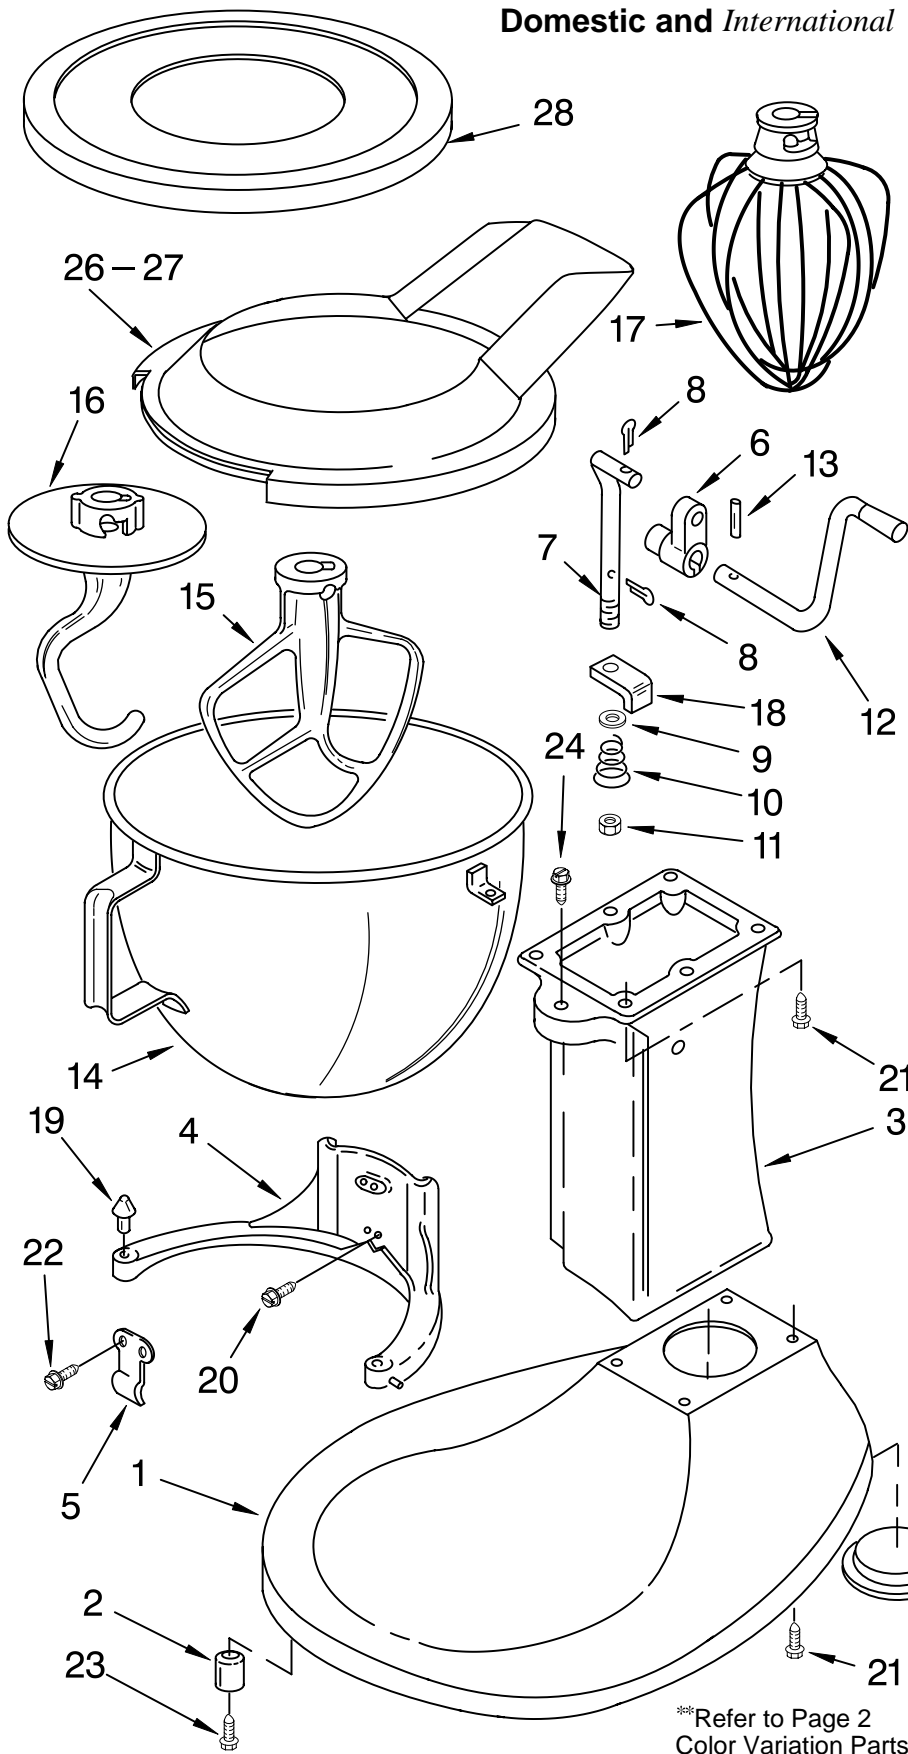

For Models: K5SS, KSM5, KP50P, KPM5, KSM50P, KSMC50S, AND KPM50

Domestic and *International*

Illus. No.	Part No.	DESCRIPTION
1	**	Base & Foot Supports
2	9703414	Foot, Rubber (4)
3	**	Column Assembly
4	**	Bowl Support
5	3182857	Latch, Bowl Spring
6	4162874	Arm, Bowl Lift
7	4159620	Rod, Bowl Lift
8	9704608	Cotter Pin 5/64 X 1/2 (2)
9	4159514	Washer
10	4159622	Spring
11	4159092	Nut, 1/4-28
12	4159615	Handle, Bowl Lift
13	9703442	Roll Pin
14	4162116	Bowl (5 Qt)
	4176043	KSMC50S Model
	4176144	Professional Mdl. (2 Bowls)
15	9707670	Beater, Flat
	4176045	KSMC50S Model
	4176182	Professional Mdl.
16	9707672	Dough Hook
	3183236	KSMC50S Model
	3183233	KSM50P Model
	9708033	<i>International</i> Model
17	9704309	Wire Whip
	4176306	<i>International</i> Model
18	4162022	Bracket, Bowl Lift
19	4162028	Pin, Bowl Locating
20	3400018	Screw, 10-24 X 1/2
21	4162403	Screw, Special 5/16-18 X 3/4 Pan Head (4)
22	3400024	Screw, 10-24 X 1/4 Machine Round Head
23	4159349	Screw, #8 X 3/8 Phil. Rd. Hd. Type B
24	3182904	Screw, Dbl. Ended
25	4176184	Plug
26	4176453	Pouring Shield One-Piece (<i>International</i>)
	3177975	KPM5 Model
27	9706633	Pouring Shield
28	3177925	Cover, Bowl(2) Professional Mdl.